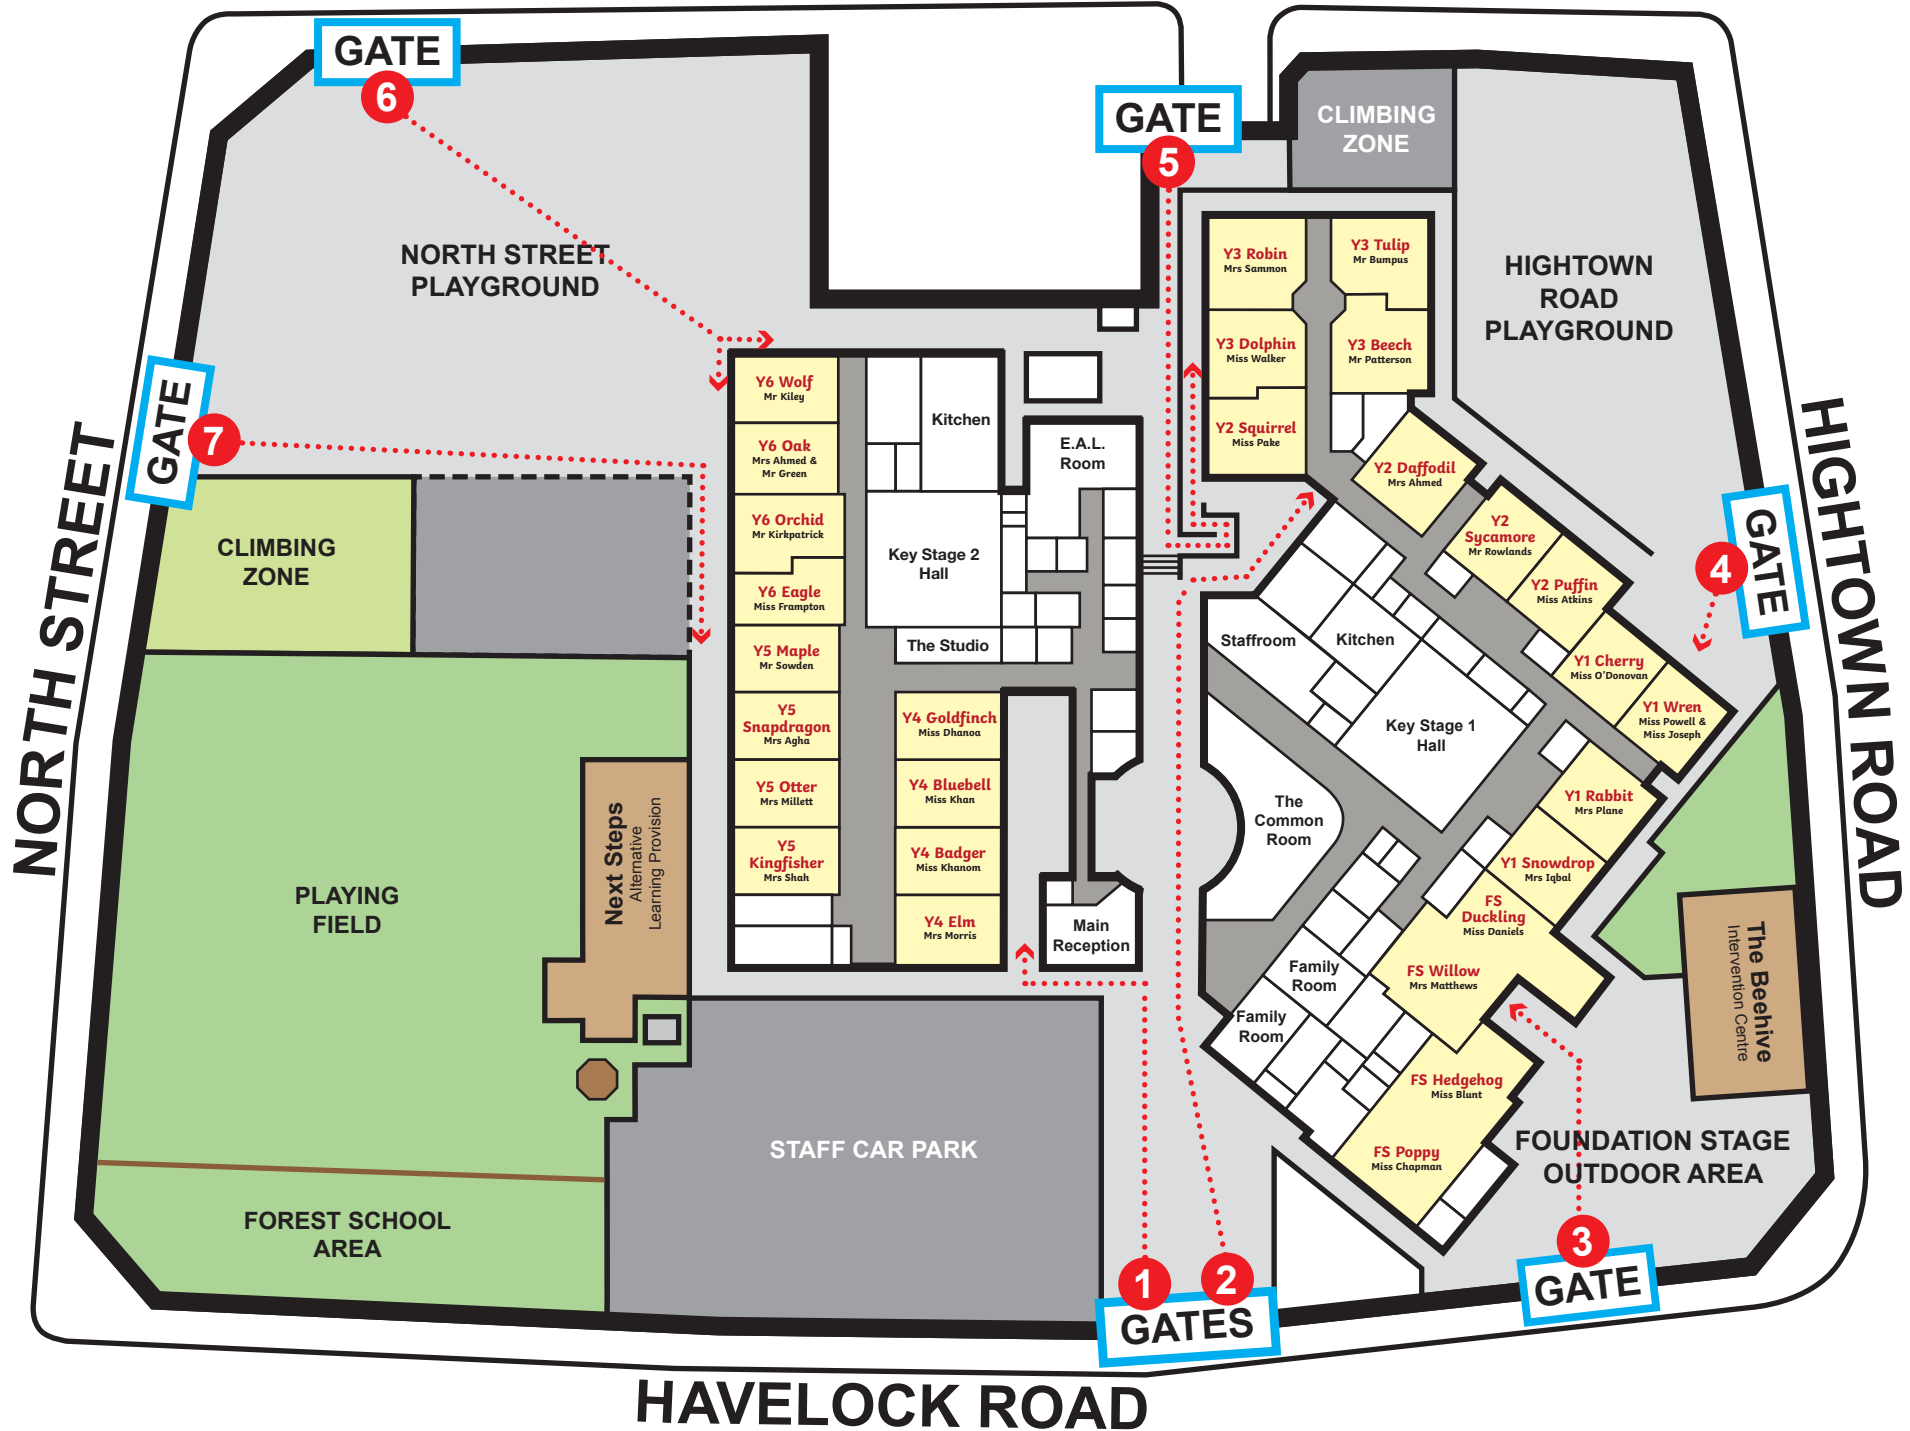

COBDEN STREET

1 YEAR 4

Class	Arrive	Depart
GOLDFINCH	8.35am	3.15pm
BLUEBELL	8.45am	3.25pm
BADGER	8.55am	3.35pm
ELM	9.05am	3.45pm

2 YEAR 2

Class	Arrive	Depart
PUFFIN	8.35am	3.10pm
DAFFODIL	8.45am	3.20pm
SQUIRREL	8.55am	3.30pm
SYCAMORE	9.05am	3.40pm

3 YEAR R

Class	Arrive	Depart
DUCKLING	8.35am	3.10pm
POPPY	8.45am	3.20pm
HEDGEHOG	8.55am	3.30pm
WILLOW	9.05am	3.40pm

4 YEAR 1

Class	Arrive	Depart
WREN	8.35am	3.10pm
SNOWDROP	8.45am	3.20pm
RABBIT	8.55am	3.30pm
CHERRY	9.05am	3.40pm

5 YEAR 3

Class	Arrive	Depart
ROBIN	8.35am	3.15pm
TULIP	8.45am	3.25pm
DOLPHIN	8.55am	3.35pm
BEECH	9.05am	3.45pm

6 YEAR 6

Class	Arrive	Depart
EAGLE	8.35am	3.15pm
ORCHID	8.45am	3.25pm
WOLF	8.55am	3.35pm
OAK	9.05am	3.45pm

7 YEAR 5

Class	Arrive	Depart
KINGFISHER	8.35am	3.15pm
SNAPDRAGON	8.45am	3.25pm
OTTER	8.55am	3.35pm
MAPLE	9.05am	3.45pm