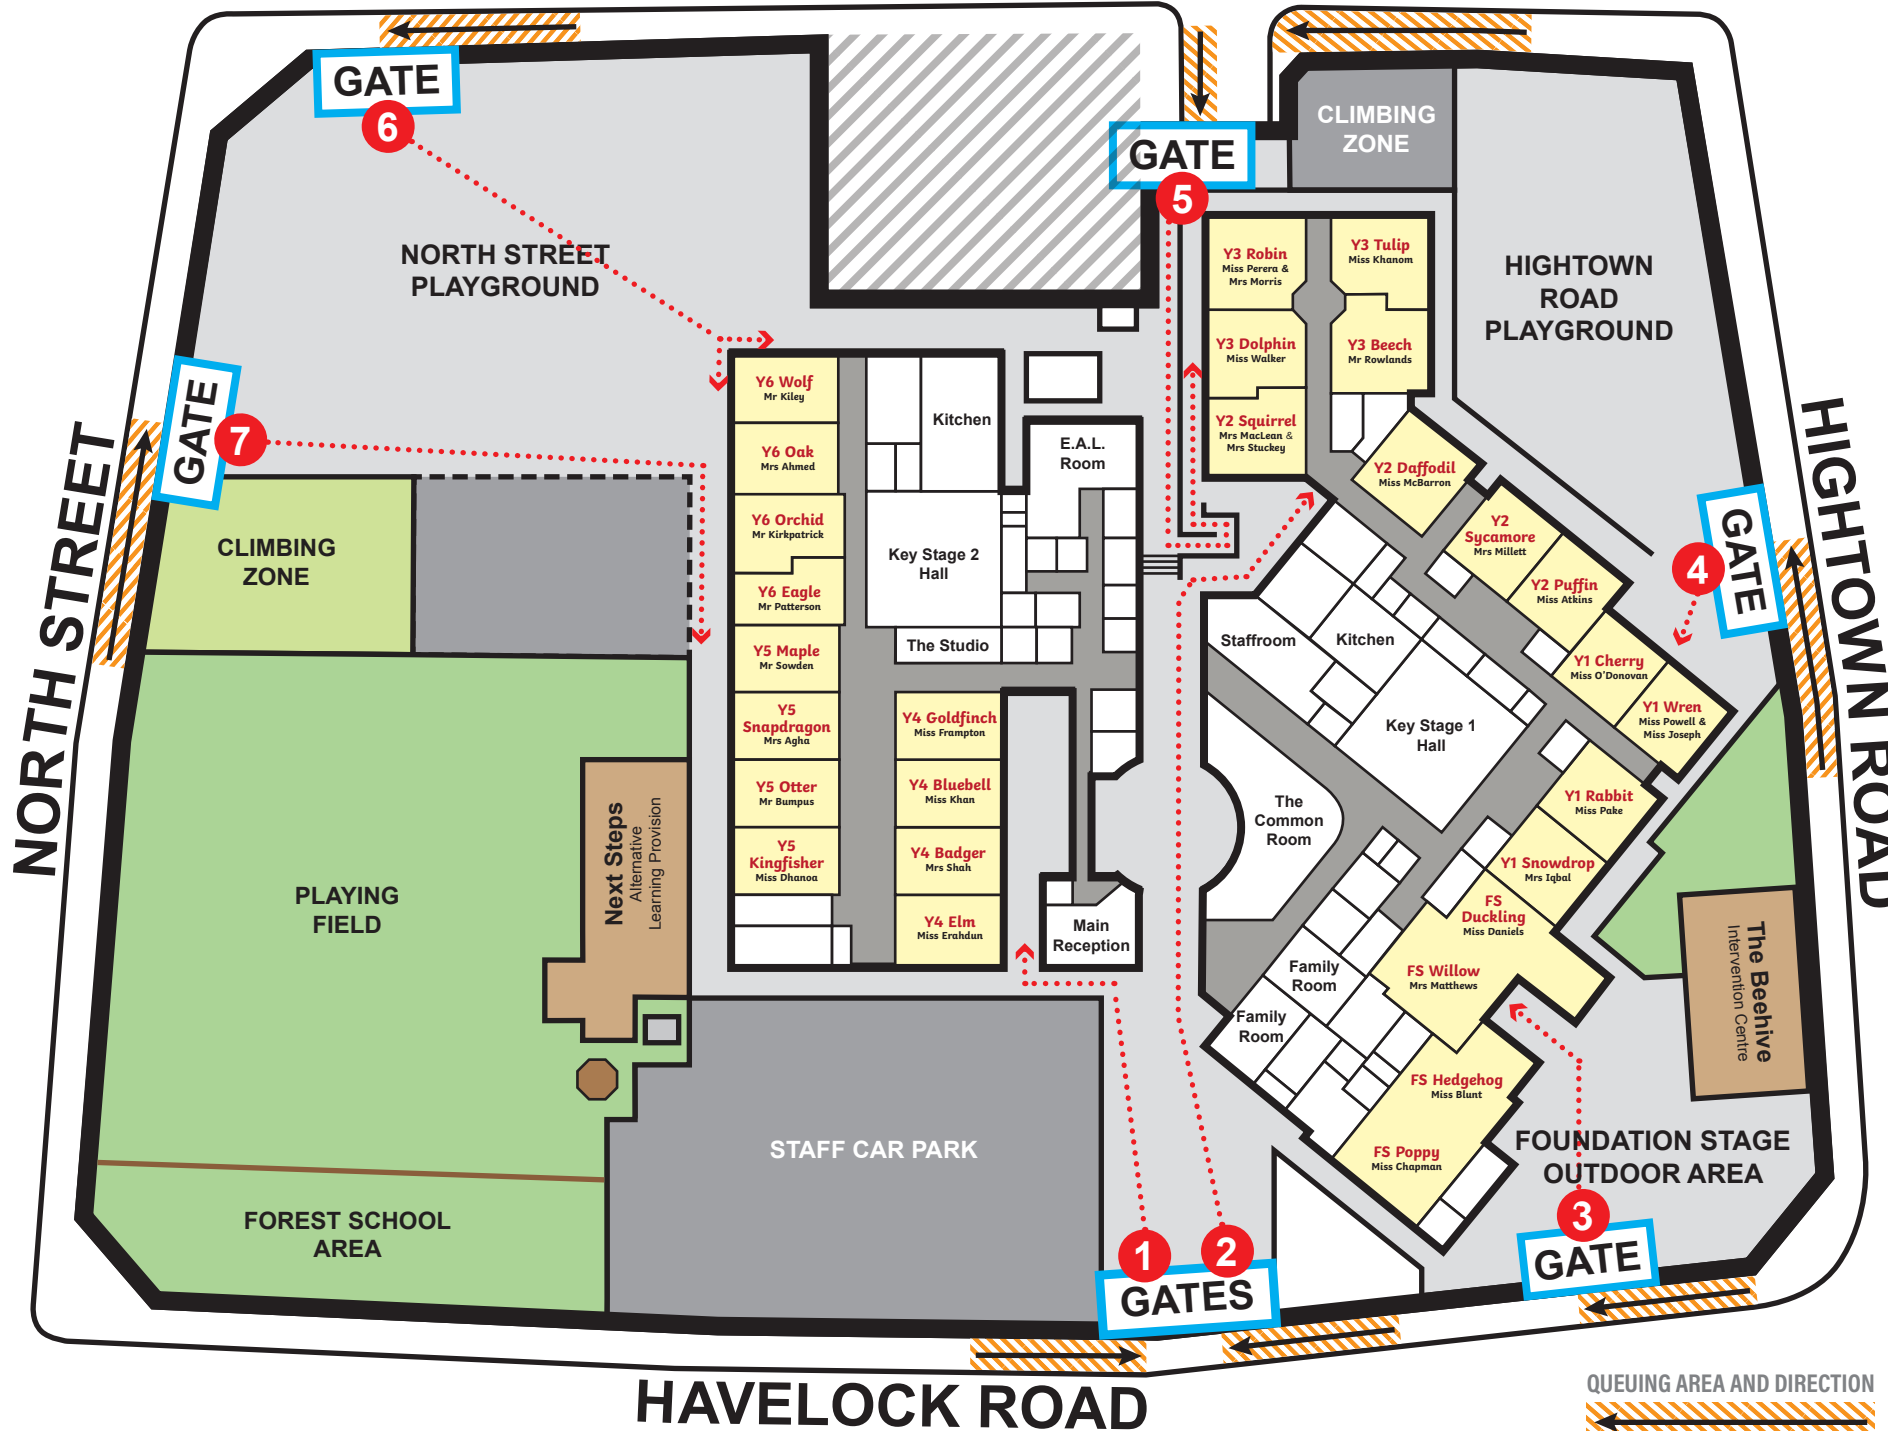

COBDEN STREET

1 YEAR 4

Class	Drop off	Collect
GOLDFINCH	8.35am	3.15pm
BLUEBELL	8.45am	3.25pm
BADGER	8.55am	3.35pm
ELM	9.05am	3.45pm

2 YEAR 2

Class	Drop off	Collect
PUFFIN	8.35am	3.10pm
DAFFODIL	8.45am	3.20pm
SQUIRREL	8.55am	3.30pm
SYCAMORE	9.05am	3.40pm

3 YEAR R

Class	Drop off	Collect
DUCKLING	8.35am	3.10pm
POPPY	8.45am	3.20pm
HEDGEHOG	8.55am	3.30pm
WILLOW	9.05am	3.40pm

4 YEAR 1

Class	Drop off	Collect
WREN	8.35am	3.10pm
SNOWDROP	8.45am	3.20pm
RABBIT	8.55am	3.30pm
CHERRY	9.05am	3.40pm

5 YEAR 3

Class	Drop off	Collect
ROBIN	8.35am	3.15pm
TULIP	8.45am	3.25pm
DOLPHIN	8.55am	3.35pm
BEECH	9.05am	3.45pm

6 YEAR 6

Class	Drop off	Collect
EAGLE	8.35am	3.15pm
ORCHID	8.45am	3.25pm
WOLF	8.55am	3.35pm
OAK	9.05am	3.45pm

7 YEAR 5

Class	Drop off	Collect
KINGFISHER	8.35am	3.15pm
SNAPDRAGON	8.45am	3.25pm
OTTER	8.55am	3.35pm
MAPLE	9.05am	3.45pm

QUEUING AREA AND DIRECTION