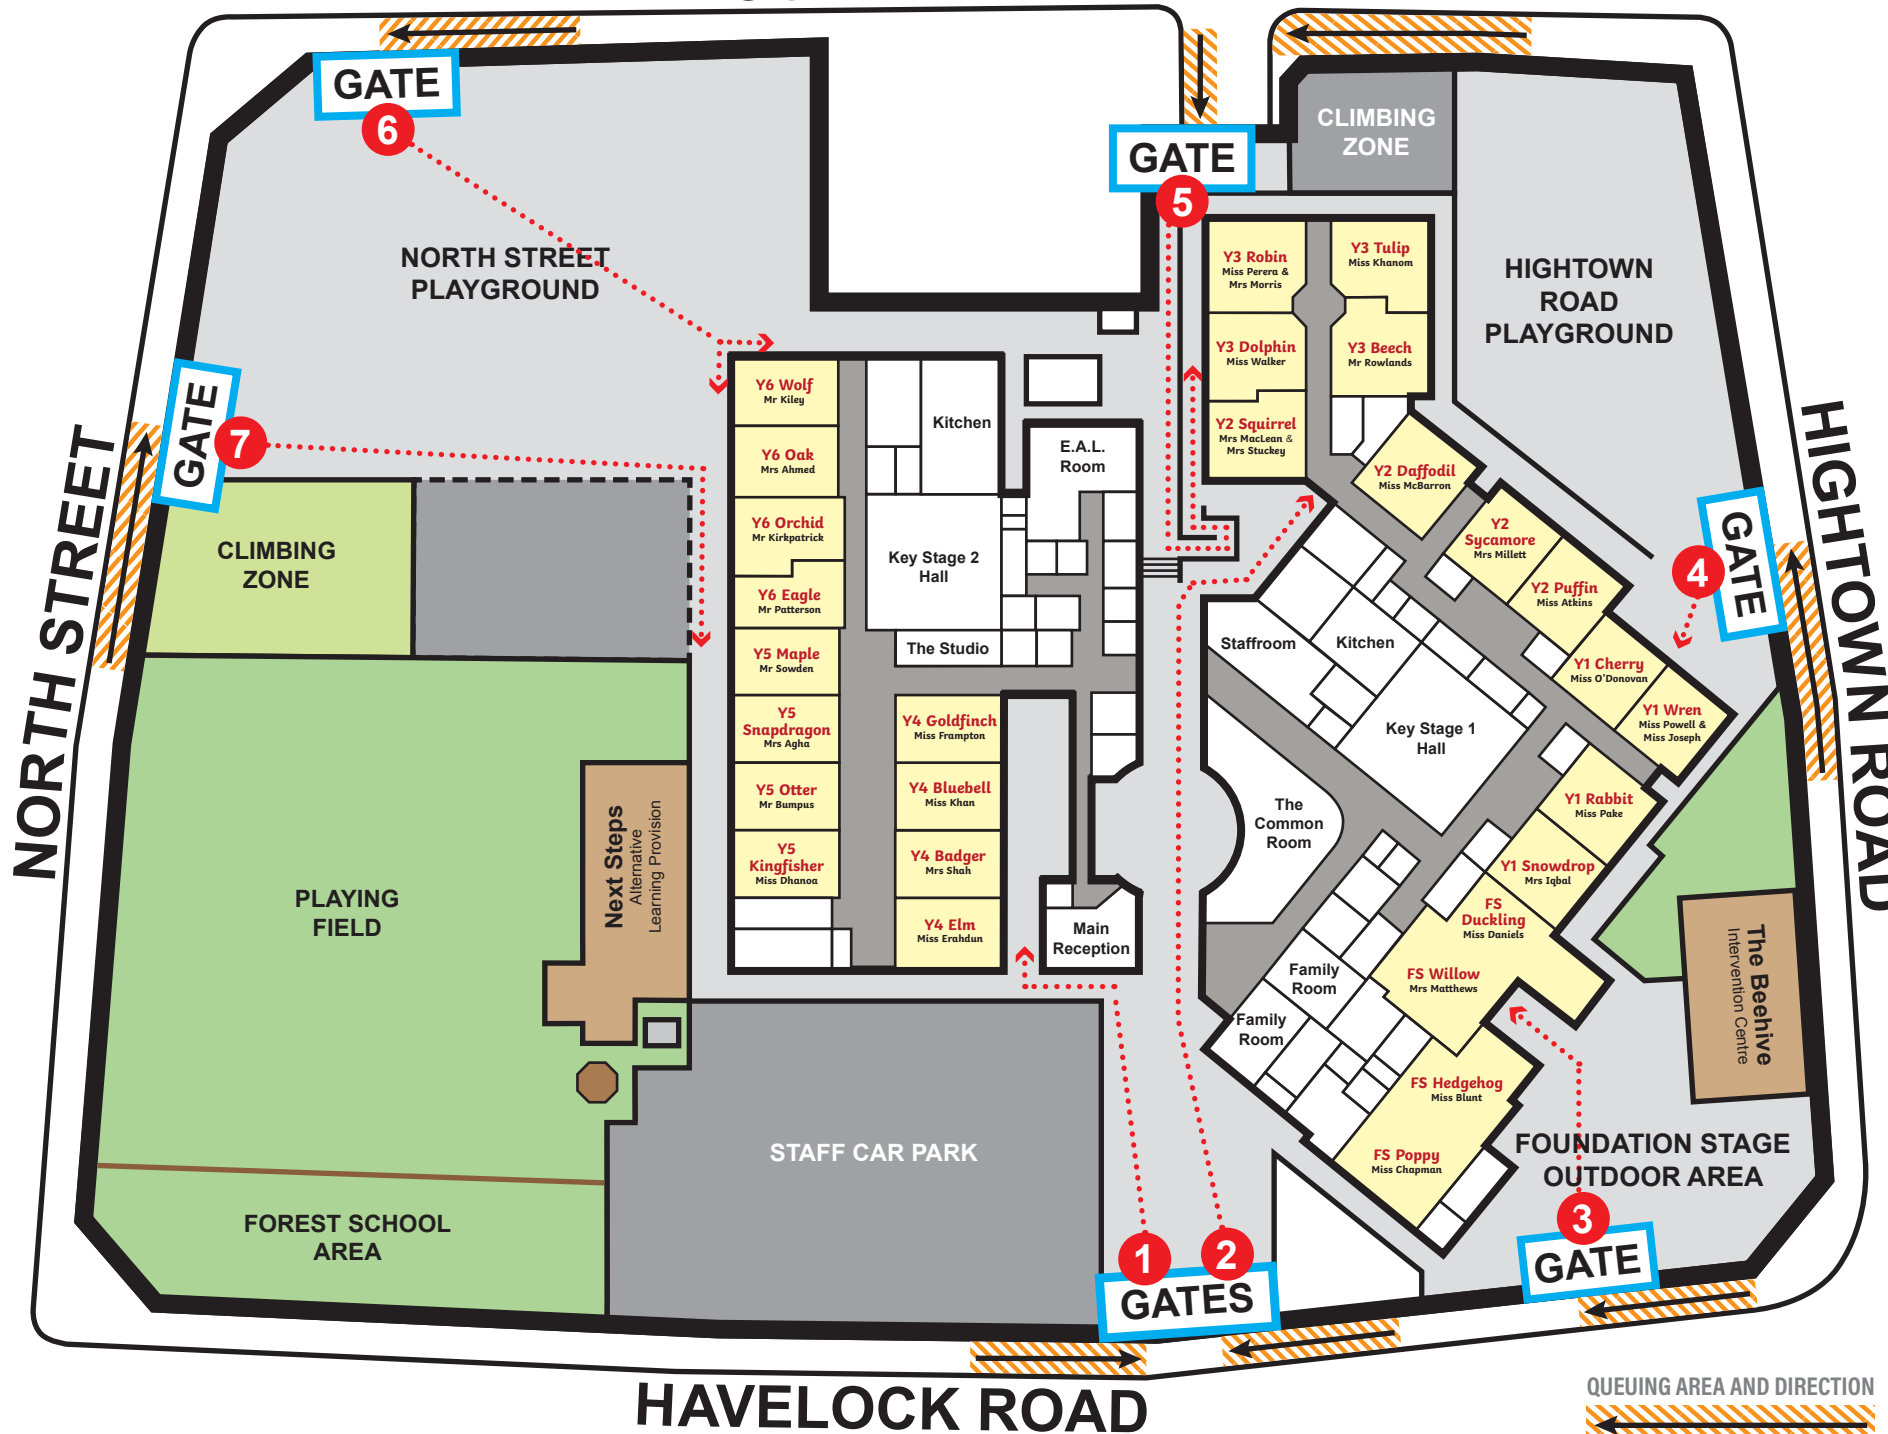

# COBDEN STREET

**1 YEAR 4**

Class	Drop off	Collect
GOLDFINCH	8.35am	3.15pm
BLUEBELL	8.45am	3.25pm
BADGER	8.55am	3.35pm
ELM	9.05am	3.45pm

**2 YEAR 2**

Class	Drop off	Collect
PUFFIN	8.35am	3.10pm
DAFFODIL	8.45am	3.20pm
SQUIRREL	8.55am	3.30pm
SYCAMORE	9.05am	3.40pm

**3 YEAR R**

Class	Drop off	Collect
DUCKLING	8.35am	3.10pm
POPPY	8.45am	3.20pm
HEDGEHOG	8.55am	3.30pm
WILLOW	9.05am	3.40pm

**4 YEAR 1**

Class	Drop off	Collect
WREN	8.35am	3.10pm
SNOWDROP	8.45am	3.20pm
RABBIT	8.55am	3.30pm
CHERRY	9.05am	3.40pm

**5 YEAR 3**

Class	Drop off	Collect
ROBIN	8.35am	3.15pm
TULIP	8.45am	3.25pm
DOLPHIN	8.55am	3.35pm
BEECH	9.05am	3.45pm

**6 YEAR 6**

Class	Drop off	Collect
EAGLE	8.35am	3.15pm
ORCHID	8.45am	3.25pm
WOLF	8.55am	3.35pm
OAK	9.05am	3.45pm

**7 YEAR 5**

Class	Drop off	Collect
KINGFISHER	8.35am	3.15pm
SNAPDRAGON	8.45am	3.25pm
OTTER	8.55am	3.35pm
MAPLE	9.05am	3.45pm

QUEUING AREA AND DIRECTION